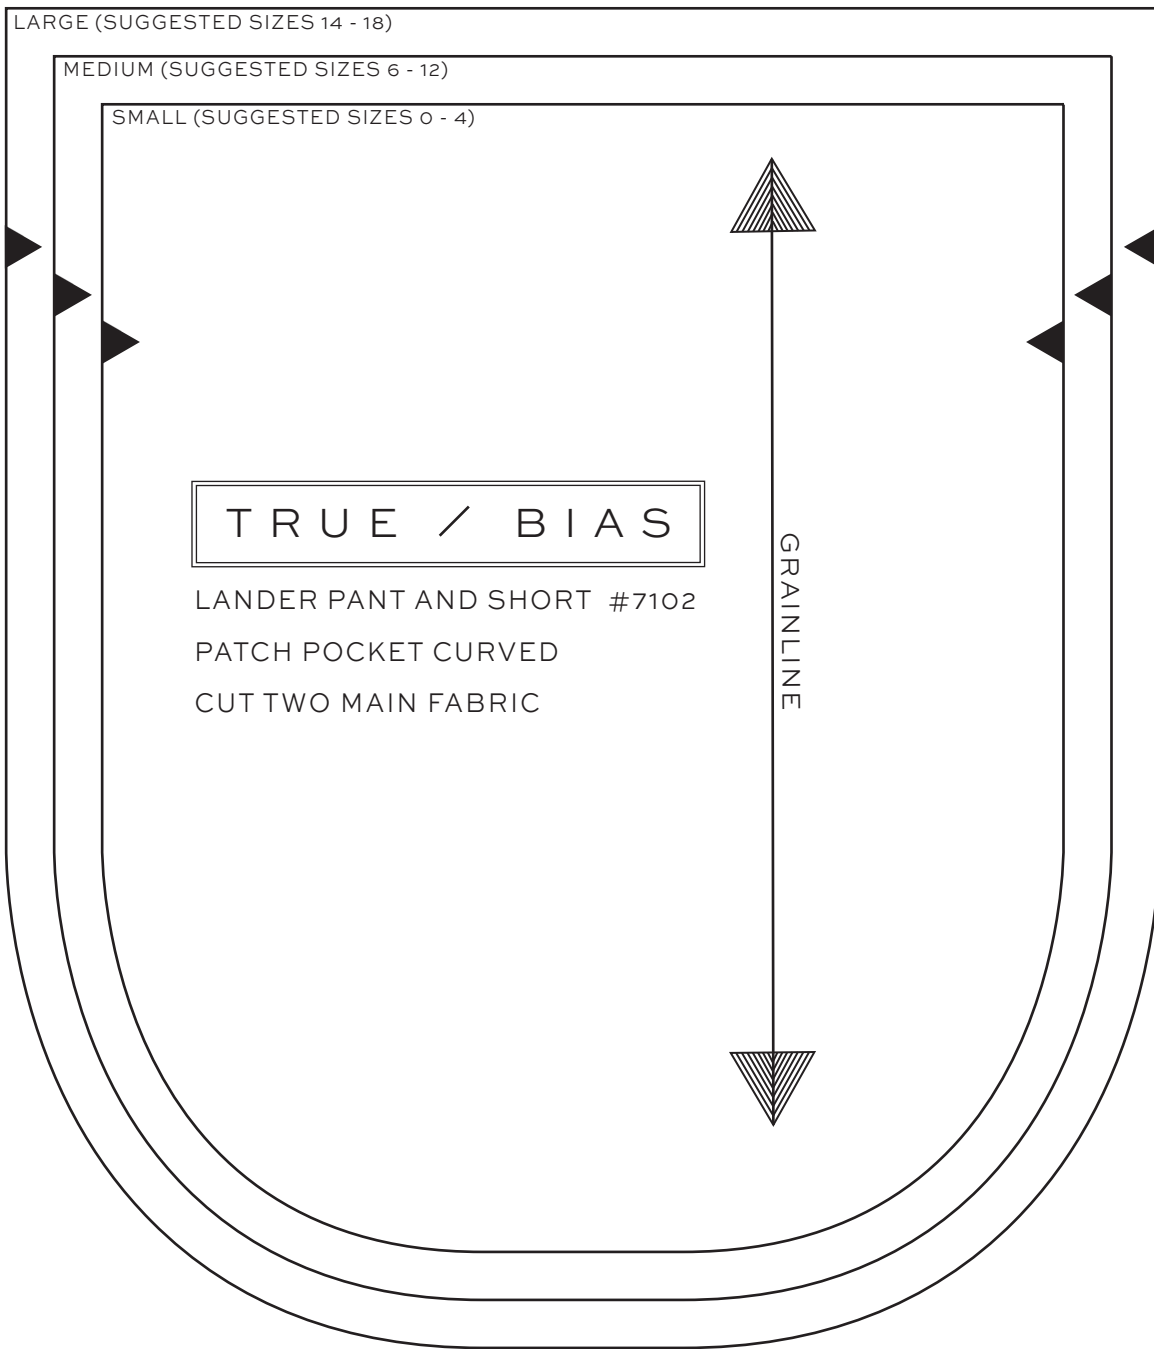

- ALL SEAM ALLOWANCES ARE INCLUDED AND ARE 1/2" UNLESS OTHERWISE STATED IN THE INSTRUCTIONS.
- FOR PERSONAL, HOME SEWING ONLY. PLEASE DO NOT SELL CLOTHING MADE FROM THIS PATTERN.

COPYRIGHT 2020 TRUE BIAS LLC | WWW.TRUEBIAS.COM